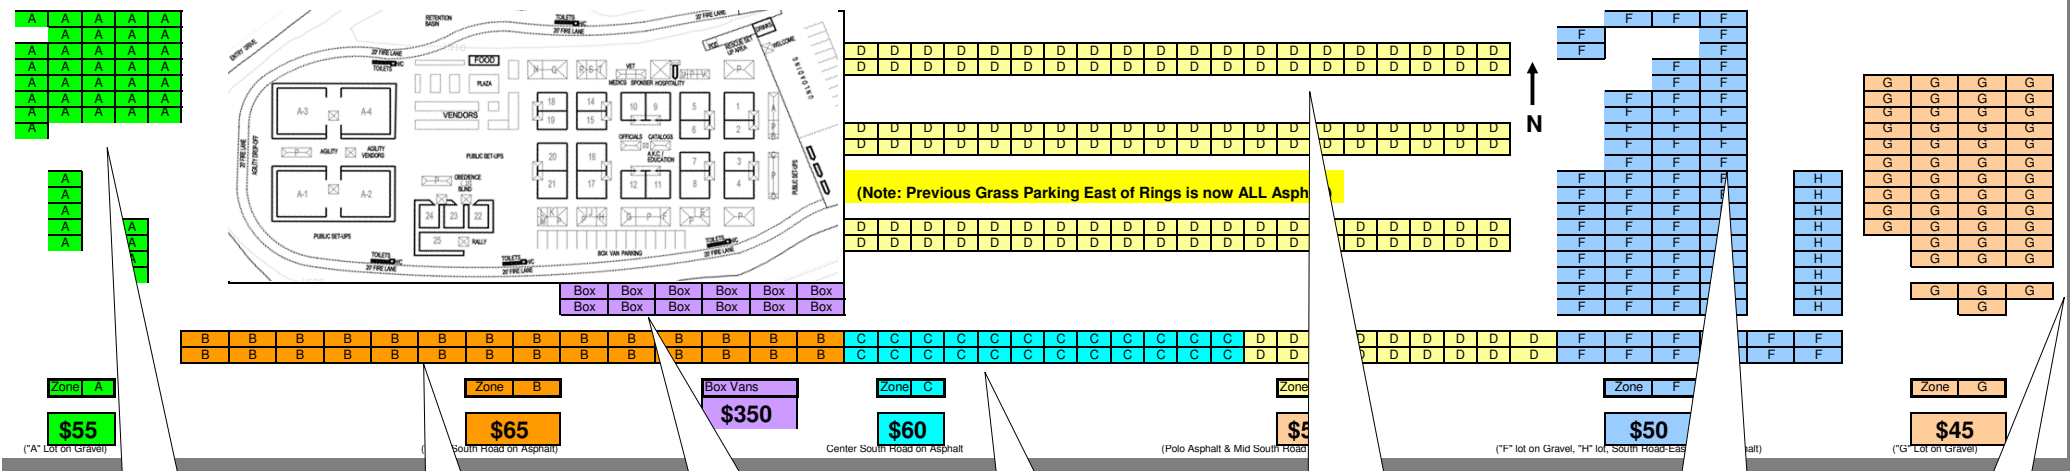

2010 Fiesta Cluster

- Zone A** - \$55 nightly
Agility & Obedience
Parking is Gravel Surface
30amp Power Provided
No Water hookups - Hose brought out daily for refill
- Zone B** - \$65 nightly
Closest to Rings
Parking on Asphalt w/ Grass behind
50 amp Power & Water on pedestal @ site
- Handler **"Box"** Vans
\$350 Total Fee
No Overnight / Restricted Access
Parking on Grass
50amp Power Provided
No Water
No Parking of Adtt'l
- Zone C** - \$60 Nightly
"C" spaces on Asphalt
Grass behind space
Water on pedestal
All spaces have 50 Amp Power
- Zone D** - \$55 Nightly
"South Rd East" & "Polo Asphalt"
"D" spaces on **Asphalt**
No Water hookups - Hose brought out daily for refill
50amp pedestal Power Provided for South Road spaces on Asphalt, some grass behind all 50amp Power and Water on pedestal.
- Zone F**
"F" lot & "South Rd-far east"
\$50 Nightly
"F" spaces on Gravel
30 and 50amp Power and Water on Pedestal @ site
South Road spaces on Asphalt all 50amp Power and Water on pedestal.
- Zone G**
"G" lot
\$45 Nightly
Spaces on Gravel
all 50amp Power and Water on pedestal.
Furthest from Rings